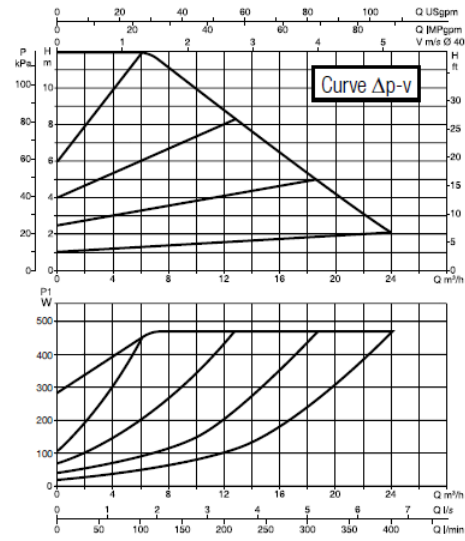

EOPLUS B 100/220.40 M - EOPLUS D 100/220.40 M

EOPLUS B 120/250.40 (SAN) M - EOPLUS D 120/250.40 M