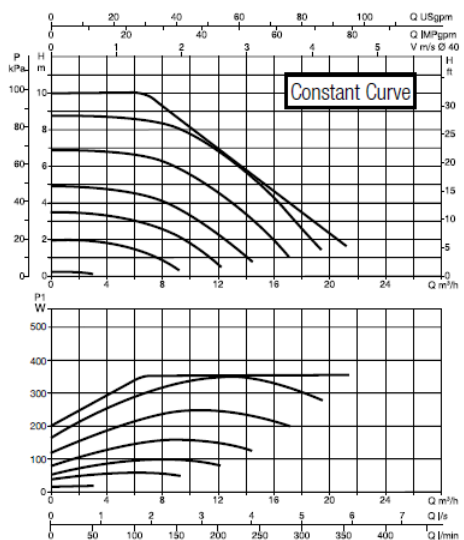

EOPLUS B 100/220.40 M - EOPLUS D 100/220.40 M

EOPLUS B 120/250.40 (SAN) M - EOPLUS D 120/250.40 M